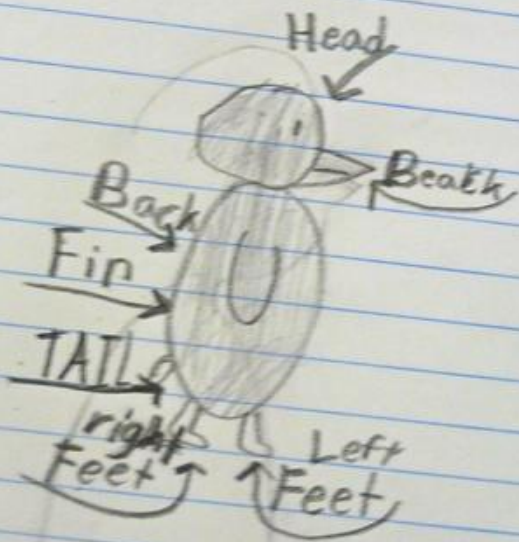

### D. Smell

Click to add title

- Click to add text

Double click to add clip art

A small icon of a person in a blue suit, used as a placeholder for clip art.

\* Safety  
\* Manner  
\* Advent  
\* Resear  
\* Techn

Parts of a Penguin

2-6-07

Parts of a penguin

JWS

Dafala Pangulu

king

# PARTS OF A PENGUIN

Leighna

little tail →

← wing

Parts of a penguin

head

eye

beak